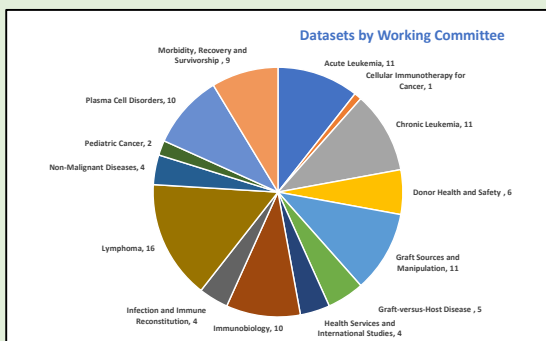

CIBMTR Publicly Available Datasets

Total: 104

OUTCOMES